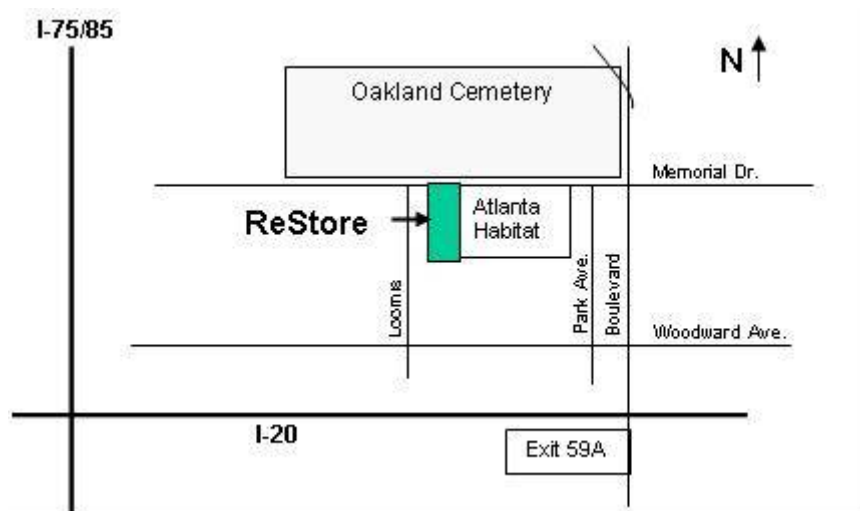

Atlanta Habitat for Humanity ReStore

519 Memorial Drive, SE
Atlanta, GA 30312
404-525-2114
restore@atlantahabitat.org
www.atlantarestore.org